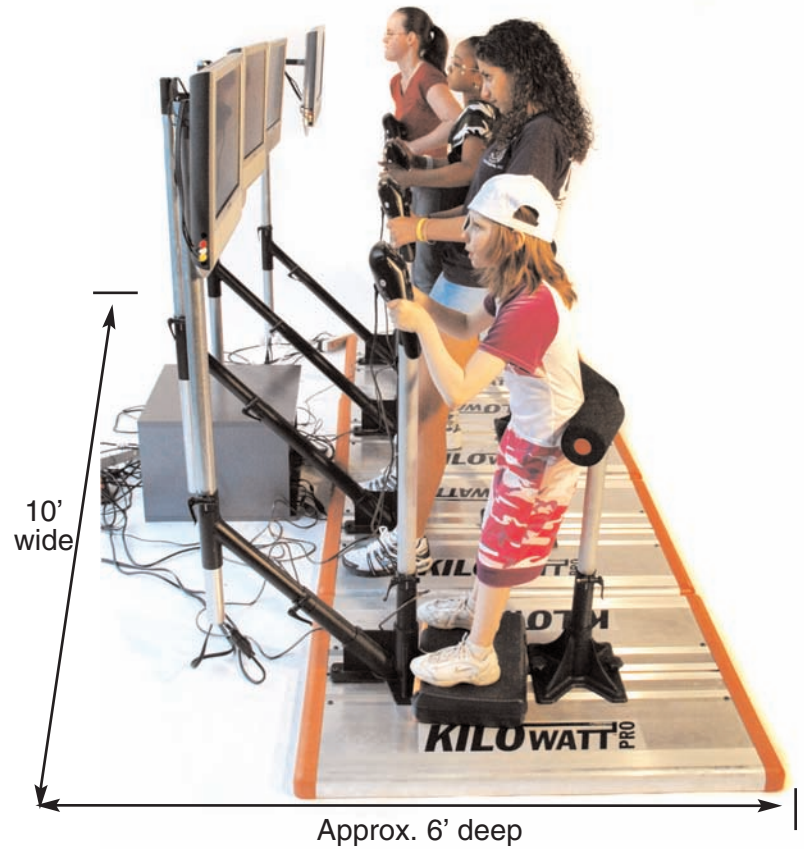

Sportwall™

EXER-STATION PRO™

(Formerly the Kilowatt)

Specifications Layout

Rev. 7/25/06

Single Station -
EXER-STATION Pro Plus with monitor arm
Space required: Approx. 6' deep x 2'4" wide

EXER-STATION Pro Junior

EXER-STATION Pro Junior

10' wide

Approx. 6' deep

Multi-Stations -
EXER-STATION Pro Junior Plus with monitor arm
(available for Pro and Pro Junior systems)
Space required: 4 stations - Approx. 6' deep x 10' wide

Product Specification Sheet

Sportwall™

PRODUCT NAME: **EXER-STATION Pro**
PART NUMBER: **4-8030**

Rev # 7/25/06

Footprint (single station): Pro - 44"deep x 28"wide x 60"high; Pro Plus w/monitor arm - 56"deep
Weight: 87 lbs
System Power Requirements: 120 volts
User Height Range: 5' 0" – 6' 10"

PRODUCT NAME: **EXER-STATION Pro Plus with Monitor Arm**
PART NUMBER: **4-8031**

PRODUCT NAME: **EXER-STATION Pro Junior**
PART NUMBER: **4-8032**

Footprint (single station): Pro Jr. - 44"deep x 28"wide x 40"high; Pro Jr. Plus w/monitor arm - 56"deep
Weight: 72 lbs
System Power Requirements: 120 volts
User Height Range: 3' 0" – 5' 7"