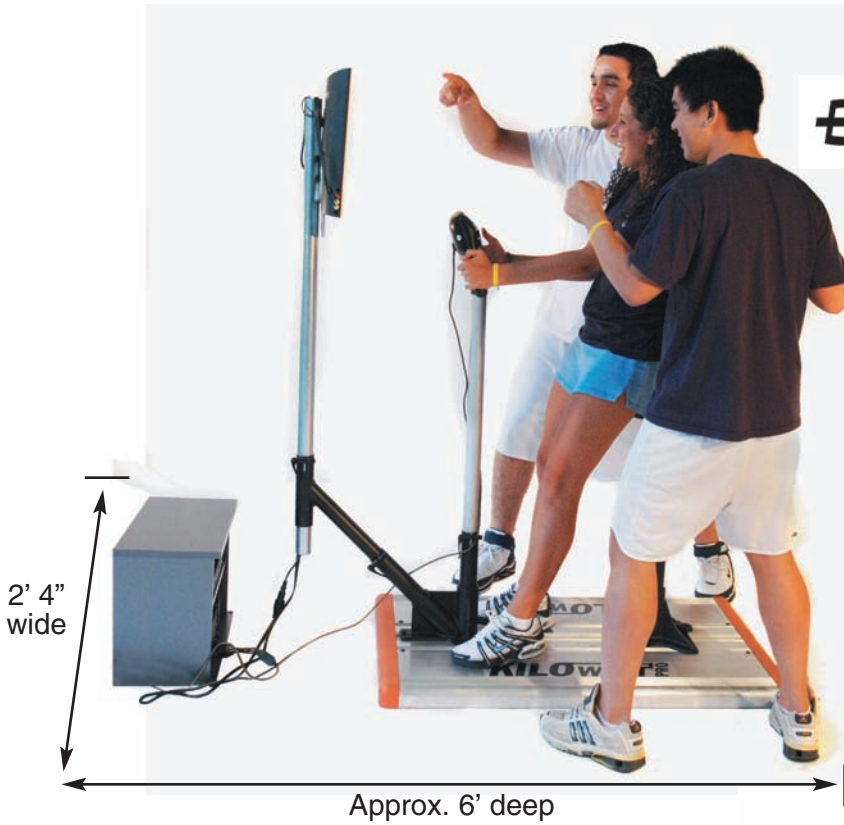

Sportwall™

EXER-STATION PRO™

(Formerly the Kilowatt)

Specifications Layout

Rev. 7/25/06

Single Station -
EXER-STATION Pro Plus with monitor arm
Space required: Approx. 6' deep x 2'4" wide

EXER-STATION Pro Junior

EXER-STATION Pro Junior

10' wide

Approx. 6' deep

Multi-Stations -
EXER-STATION Pro Junior Plus with monitor arm
(available for Pro and Pro Junior systems)
Space required: 4 stations - Approx. 6' deep x 10' wide

Product Specification Sheet

Sportwall™

PRODUCT NAME: **EXER-STATION Pro**
PART NUMBER: **4-8030**

Rev # 7/25/06

Footprint (single station): Pro - 44"deep x 28"wide x 60"high; Pro Plus w/monitor arm - 56"deep
Weight: 87 lbs
System Power Requirements: 120 volts
User Height Range: 5' 0" – 6' 10"

PRODUCT NAME: **EXER-STATION Pro Plus with Monitor Arm**
PART NUMBER: **4-8031**

PRODUCT NAME: **EXER-STATION Pro Junior**
PART NUMBER: **4-8032**

Footprint (single station): Pro Jr. - 44"deep x 28"wide x 40"high; Pro Jr. Plus w/monitor arm - 56"deep
Weight: 72 lbs
System Power Requirements: 120 volts
User Height Range: 3' 0" – 5' 7"